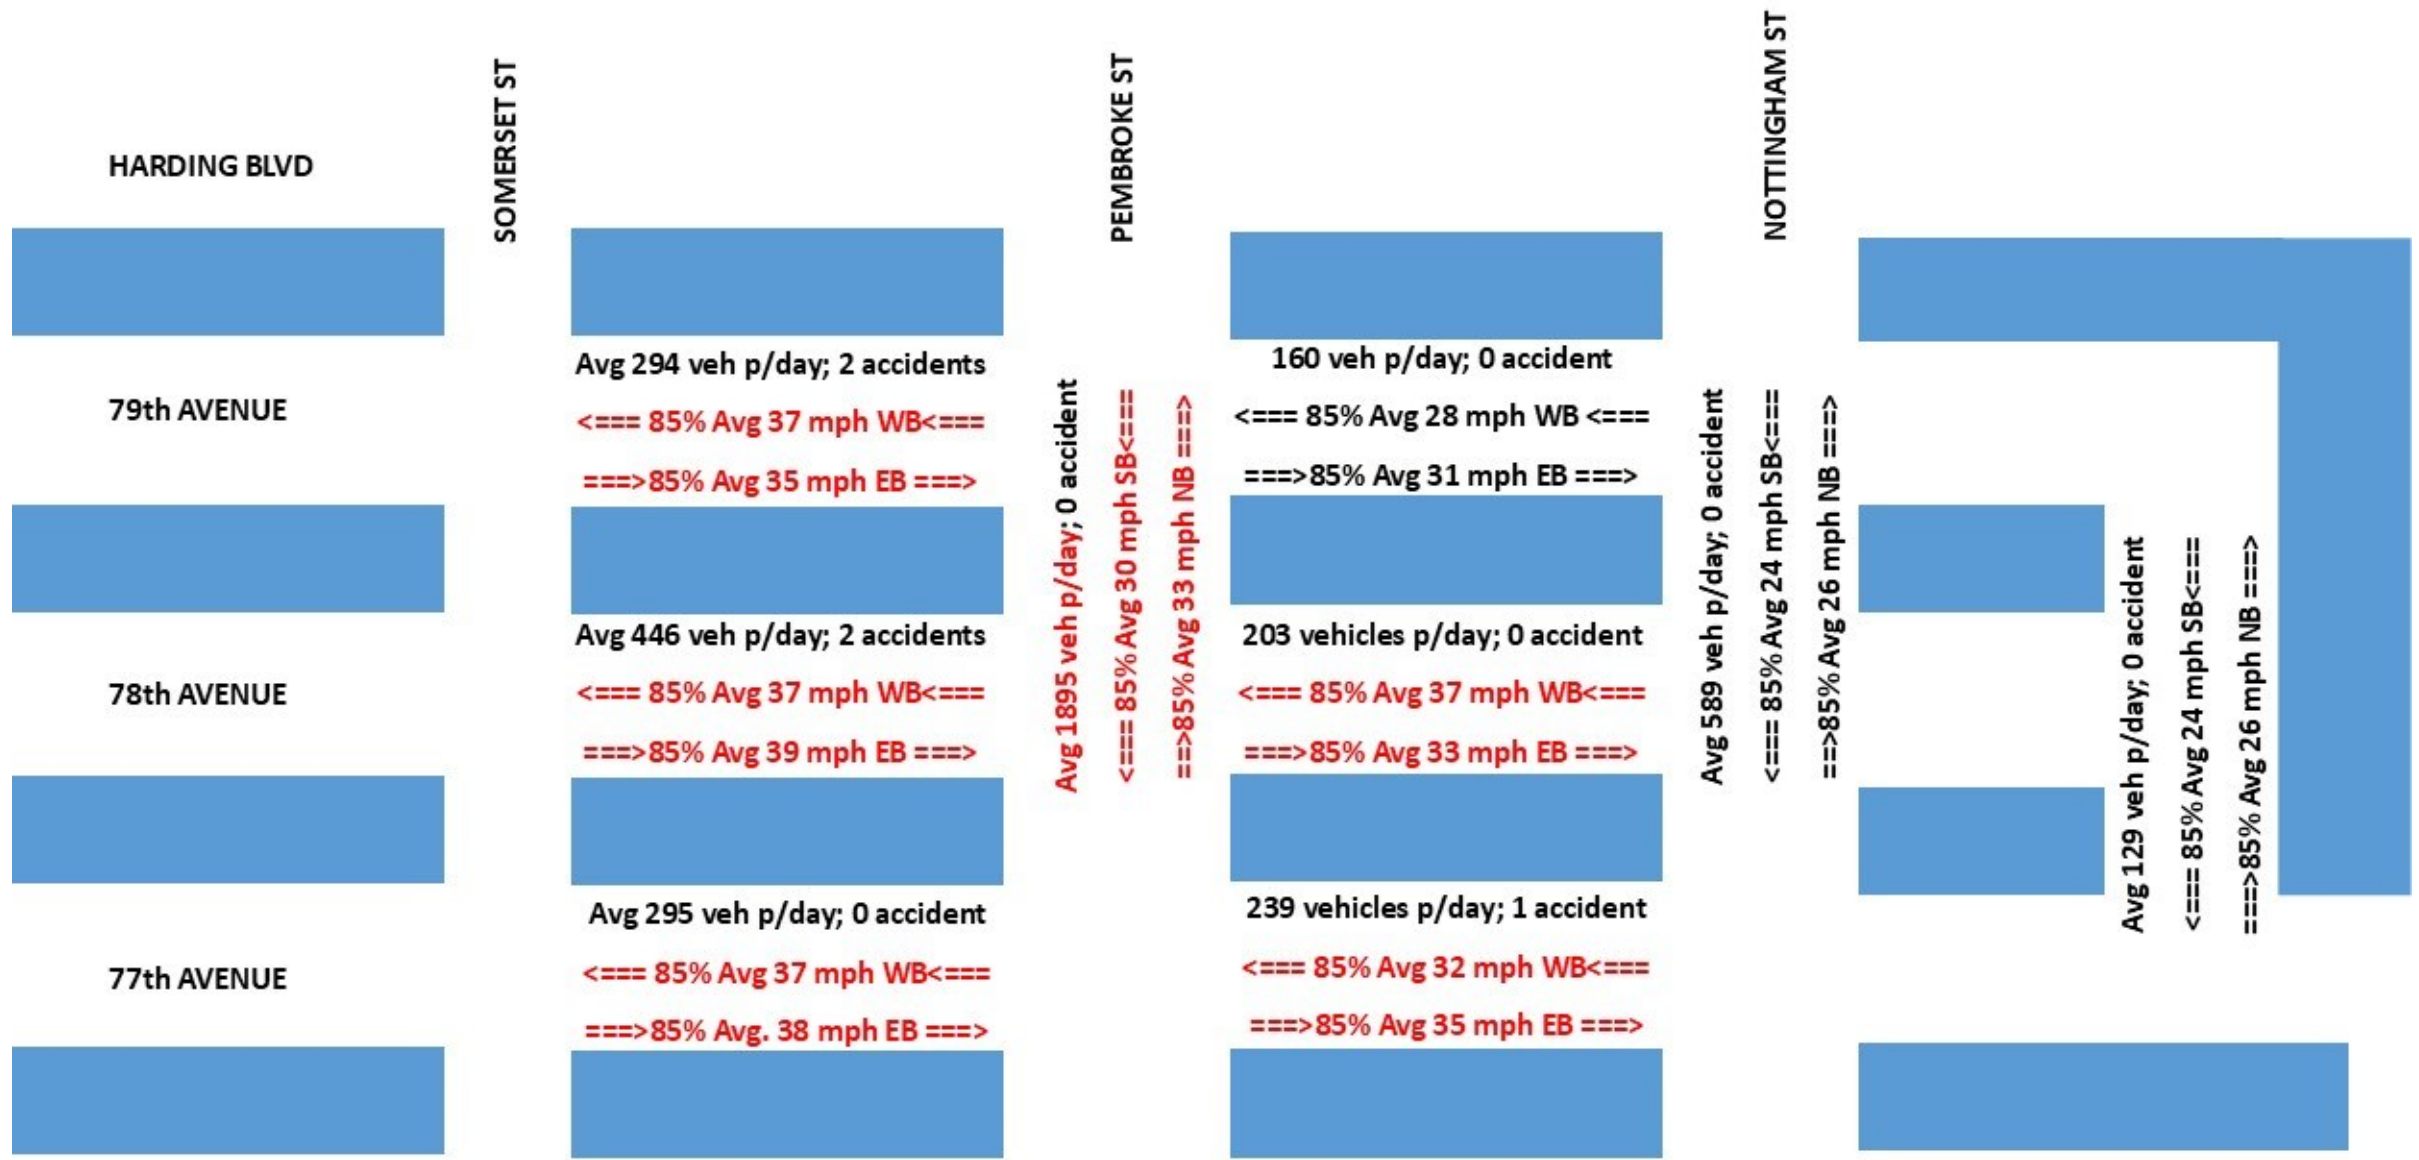

Southern Heights 2023 Traffic Calming Study

RED INDICATES WARRANT FOR TRAFFIC CALMING ACTION IS MET

TRAFFIC CALMING ACTION THRESHOLDS
 Avg Vehicles p/day must be 1,500 OR greater
 Accident Threshold must be 3 or greater